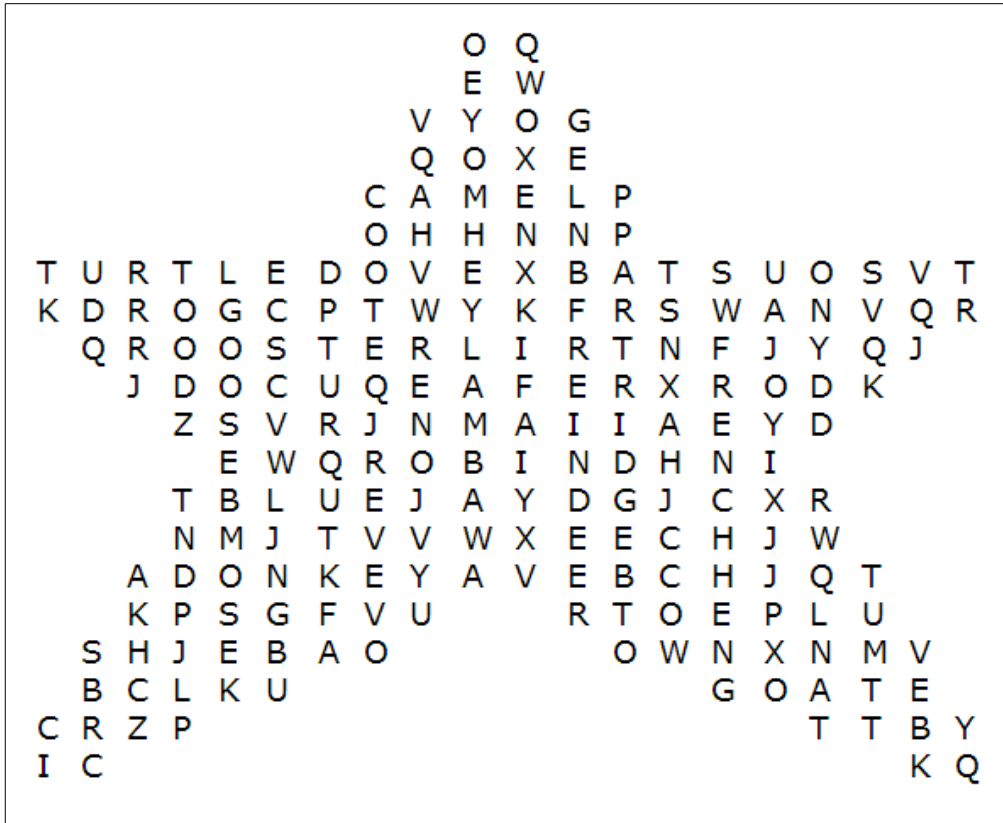

The Kindness Program

Animals of Christmastime (December 2017)

BLUEJAY
CAMEL
COW
DONKEY
FRENCH HEN
GOAT
GOOSE
LAMB

OXEN
PARTRIDGE
REINDEER
ROBIN
ROOSTER
SWAN
TURTLEDOVE
WREN